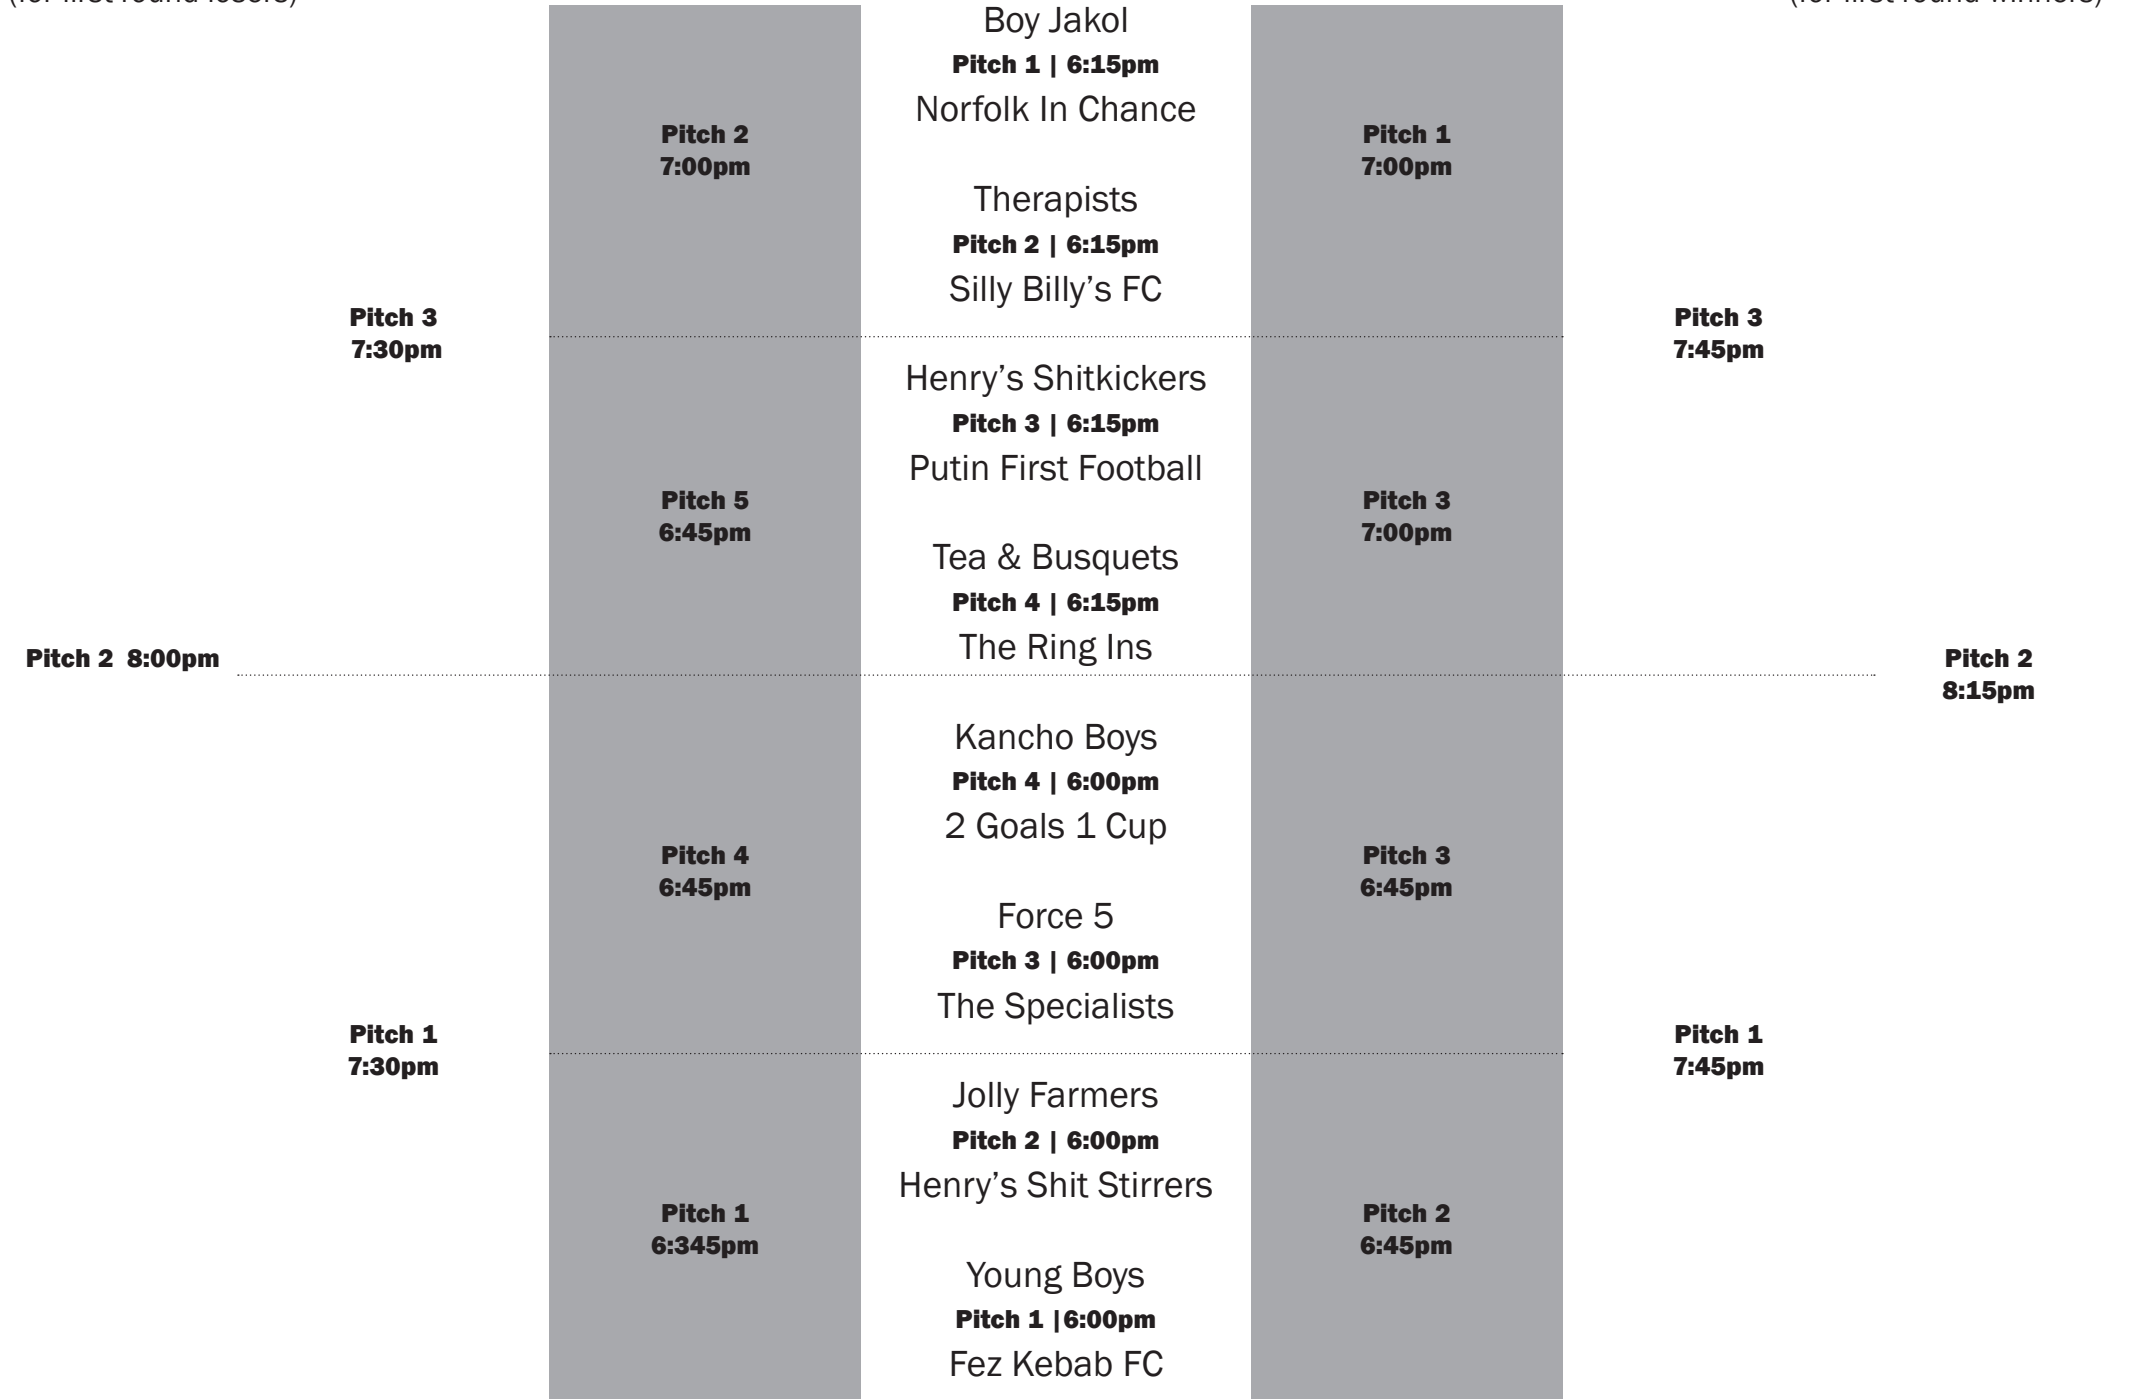

# Premiership Knock-Out

**Plate competition**  
(for first round losers)

**Main competition**  
(for first round winners)

# Championship Knock-Out

**Plate competition**  
(for first round losers)

**Main competition**  
(for first round winners)